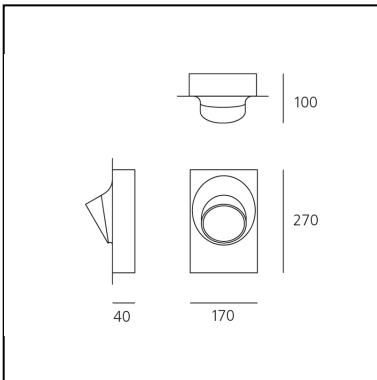

Ciclope Recessed Rust

Alessandro Pedretti

IP65   

LUMINAIRE

- Power Supply: **Electronic**
- Watt: **6,5W**
- Voltage: **220-240V**
- Delivered lumens output: **383lm**
- CCT: **3000K**
- Efficiency: **64%**
- Efficacy: **63.79lm/W**
- CRI: **90**

DIMENSIONS

- Length: **cm 17**
- Width: **cm 19**
- Height: **cm 27**

SOURCES INCLUDED

- Category: **Led**
- Number: **1**
- Watt: **6,5W**
- Color temperature (K): **3000K**
- CRI: **80**

Accessories

NO
IMAGE
AVAILABLE